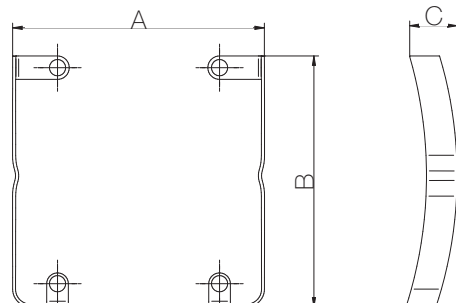

Accessories

NEW

KT-DEFL

Airflow deflector for vertical discharge made from ABS, RAL9010, available for Quantum HR.

Dimensions in mm

Model	KT-DEFL100	KT-DEFL150
A	140	201
B	139	161
C	26	30