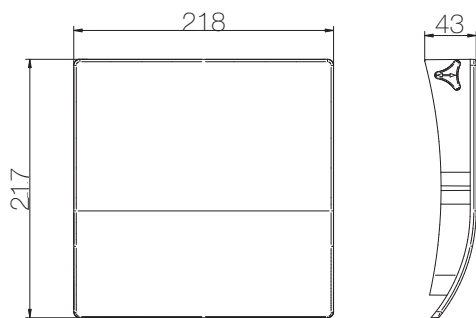

Accessories

NEW

VERT-COVER NEXT

Vertical discharge front cover made from high quality ABS, RAL9010, provided with manual closing flap, available for Quantum nEXT 100 and 150.

Dimensions in mm