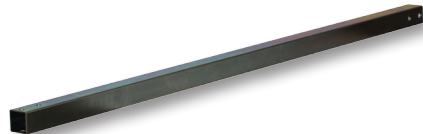

Downrod

- Downrod made from galvanized steel.
- Different length downrod on request.

Description	Weight (kg)	Dimensions (mm)
TUB1500	6,6	50x50x3 - L=1500

Dimensions in mm