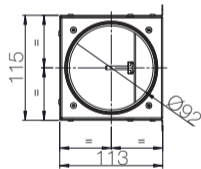

PLMLCS 300X100 1X90

Plenum for air exhaust/supply with adjustable shutter, 1 short side outlet $\varnothing 100\text{mm}$ (for semi-rigid duct CNDFLB 90/75) - anti-mortar closure and 1 plug supplied.

Dimensions in mm