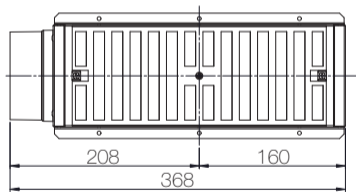

PLMLCS 300X100 1X90

Plenum for air exhaust/supply with adjustable shutter, 1 short side outlet $\varnothing 100\text{mm}$ (for semi-rigid duct CNDFLB 90/75) - anti-mortar closure and 1 plug supplied.

Dimensions in mm